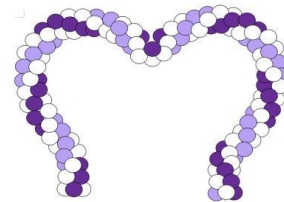

GARLAND

10.00 per linear ft
 Standard & Fashion colors
 12.00 per linear ft
 Pearl, Metallic & chrome

FLAT

13.00 per linear ft
 Standard & Fashion colors
 15.00 per linear ft
 Pearl, Metallic & chrome

LINKED

7.00 per linear ft
 Standard & Fashion colors
 8.00 per linear ft
 Pearl, Metallic & chrome

STRING OF PEARLS

5.50 per linear ft
 Standard & Fashion colors
 7.00 per linear ft
 Pearl, Metallic & chrome

COMBINED

Price depends on the columns
 you choose and length of SOP

HEART

350.00-450.00

ORGANIC

25.00-45.00 per linear foot

Other Special Garland Arches:

Mickey / Minnie Head
 Star
 Carriage

Common Arch Sizes: