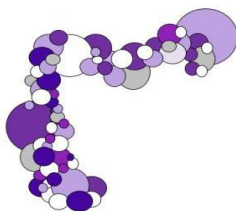

7.00 per linear ft
 Standard & Fashion colors
 8.00 per linear ft
 Pearl, Metallic & chrome

STRING OF PEARLS

5.50 per linear ft
 Standard & Fashion colors
 7.00 per linear ft
 Pearl, Metallic & chrome

COMBINED

Price depends on the columns
 you choose and length of SOP

HEART

350.00-450.00

ORGANIC

25.00-45.00 per linear foot

Other Special Garland Arches:

Mickey / Minnie Head
 Star
 Carriage

Common Arch Sizes: